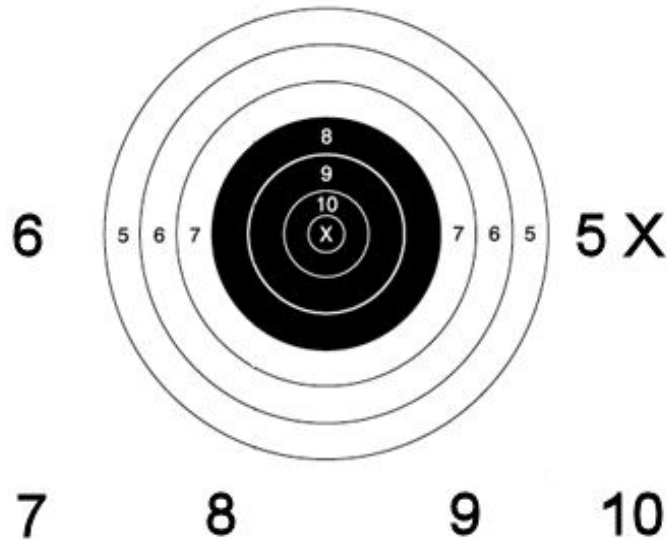

SIGNAL SYSTEM FOR SLOW FIRE

- X Center right side
- 10 Bottom right corner
- 9 Bottom right of center
- 8 Bottom left of center
- 7 Bottom left corner
- 6 Center left side
- 5 Center right side (same as X)
- Miss No value disk placed on target